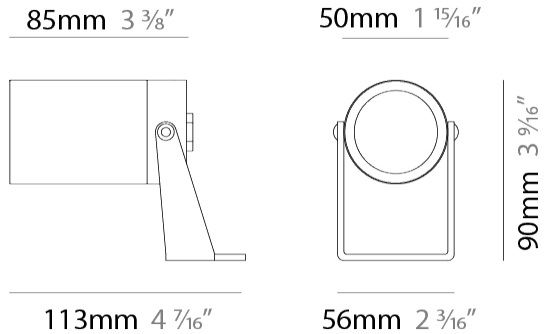

1. To build a product code in our configurator select the specify button on the base model # product page
2. To build a manual product code on this datasheet choose from the options listed below in blue font and add the suffix to the base model #

GENERAL

Series: Nano Flood
Subseries: Nano XL
Brand: Platek
Division: Exterior
Mounting Type: Surface
Mounting Location: Above Ground
Subcategory: Flood

PHYSICAL

Shape: Cylinder
Length (mm): 85
Length (in): 3 3/8
Width (mm): 50
Width (in): 2
Height (mm): 90
Height (in): 3 9/16
Light Distribution: Adjustable / Direct
Diffuser: Clear tempered glass
Fixture Finish: BLK / WHI / GRY / COR / ANT / BRZ
Fixture Material: Aluminum Die Cast
Cable Details: Supplied with 1 power cable 0.5m in length

ELECTRICAL

Lamp Type: LED
Input Wattage (W): 7.5
Total Output Wattage (W): 7
Dimming: Non-Dimmable / 0-10V Dimming
Driver Included: No
Driver Location: Remote
Driver Type: Constant Voltage- 120 / 277Vac
Driver Class: Class 2
Input Voltage (V): 120 - 277
Constant Voltage (V): 24

LED

Number of LEDs: 1
Color Temperature (°K): 2700 / 3000 / 4000
Max. Delivered Lumen (lm): 245 / 255
Nominal Lumen (lm): 704 / 740
CRI: >80 CRI
Lamp Life (hrs): 60000

OPTICAL

Optic°: 20 / 30

RATINGS AND CERTIFICATIONS

Certified By: Certified for North American Standards
IP rating: IP66
IK Rating: IK08
Bug Rating: B1 U0 G0
Upon Request: Higher Maximum Ambient Temperature